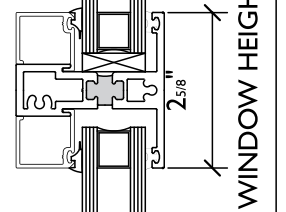

## TH-1000 Thermal Aluminum Fixed Window 1" Insulating Glazing

FOR COMPLETE SELECTION OF DRAWINGS FOR THIS WINDOW SERIES  
PLEASE CONTACT US EITHER BY E-MAIL, [ENG-DEPT@TMIWINDOWS.COM](mailto:ENG-DEPT@TMIWINDOWS.COM)  
OR BY CALLING THE ENGINEERING DEPARTMENT AT 908-810-0030

**WINDOW ELEVATION**  
Option #1

**HEAD** ①

**INTEGRAL** ②

**SILL** ③

**JAMB**

④

**JAMB**

⑤