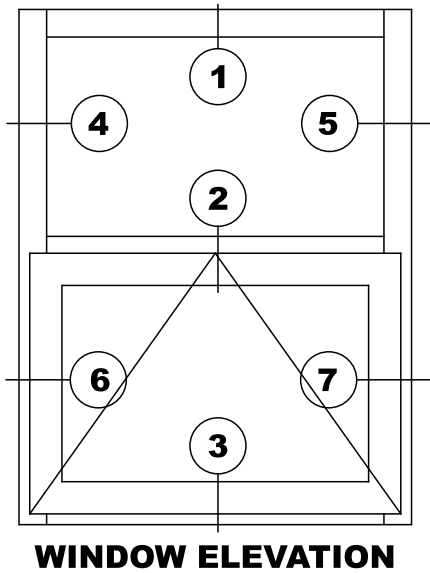

TH-1000 SERIES

2 1/2" MAIN FRAME
PROJECT OUT OVER FIXED
1" INSULATED GLAZING

FOR COMPLETE SELECTION OF DRAWINGS FOR THIS WINDOW SERIES
PLEASE CONTACT US EITHER BY E-MAIL, ENG-DEPT@TMIWINDOWS.COM
OR BY CALLING THE ENGINEERING DEPARTMENT AT 908-810-0030

HEAD 1

MTG. RAIL 2

SILL CAM 3

JAMB

JAMB

**JAMB
4-BAR**

**JAMB
4-BAR**

4