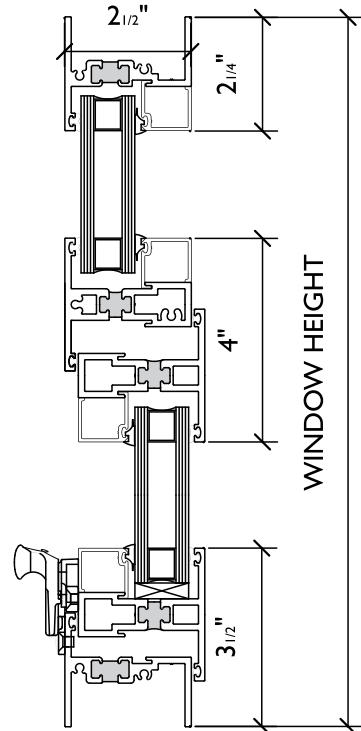

TH-1000 SERIES

2 1/2" MAIN FRAME
PROJECT OUT OVER FIXED
1" INSULATED GLAZING

FOR COMPLETE SELECTION OF DRAWINGS FOR THIS WINDOW SERIES
PLEASE CONTACT US EITHER BY E-MAIL, ENG-DEPT@TMIWINDOWS.COM
OR BY CALLING THE ENGINEERING DEPARTMENT AT 908-810-0030

HEAD 1

MTG. RAIL 2

SILL CAM 3

JAMB

JAMB

**JAMB
4-BAR**

**JAMB
4-BAR**

4