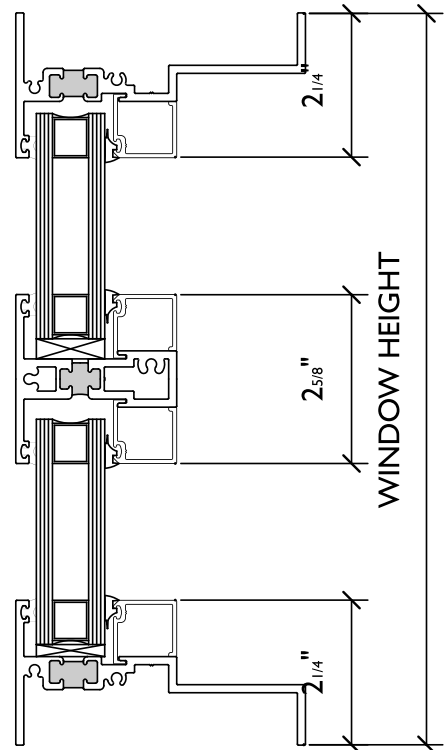

TH-1450 SERIES

4 1/2" MAIN FRAME
FIXED OVER FIXED
1" INSULATED GLAZING

FOR COMPLETE SELECTION OF DRAWINGS FOR THIS WINDOW SERIES
PLEASE CONTACT US EITHER BY E-MAIL, ENG-DEPT@TMIWINDOWS.COM
OR BY CALLING THE ENGINEERING DEPARTMENT AT 908-810-0030

WINDOW ELEVATION

HEAD

INTEGRAL

SILL

JAMB

JAMB