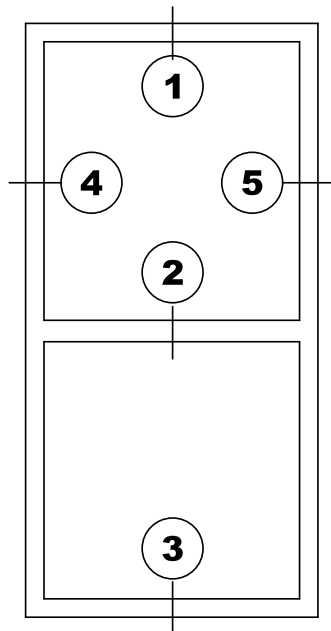

TH-1450 SERIES

4 1/2" MAIN FRAME
FIXED OVER FIXED
1" INSULATED GLAZING

FOR COMPLETE SELECTION OF DRAWINGS FOR THIS WINDOW SERIES
PLEASE CONTACT US EITHER BY E-MAIL, ENG-DEPT@TMIWINDOWS.COM
OR BY CALLING THE ENGINEERING DEPARTMENT AT 908-810-0030

WINDOW ELEVATION

HEAD

INTEGRAL

SILL

JAMB

JAMB