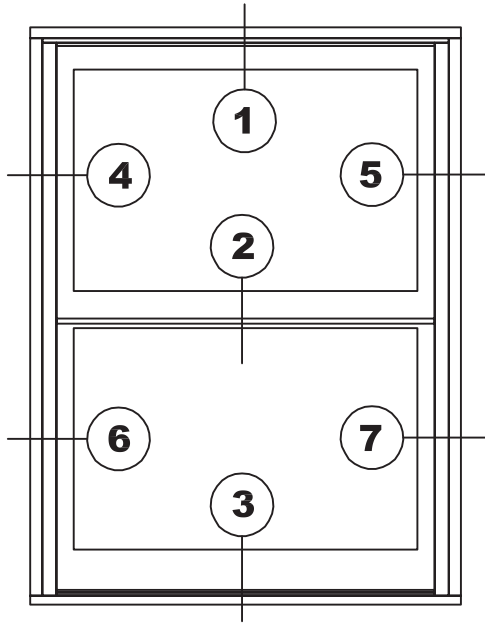

TH-6000 SERIES

4 1/8" MAIN FRAME
 DOUBLE HUNG
 1" INSULATED GLAZING

FOR COMPLETE SELECTION OF DRAWINGS FOR THIS WINDOW SERIES
 PLEASE CONTACT US EITHER BY E-MAIL, ENG-DEPT@TMIWINDOWS.COM
 OR BY CALLING THE ENGINEERING DEPARTMENT AT 908-810-0030

WINDOW ELEVATION

JAMB

4

JAMB

5

JAMB

6

JAMB