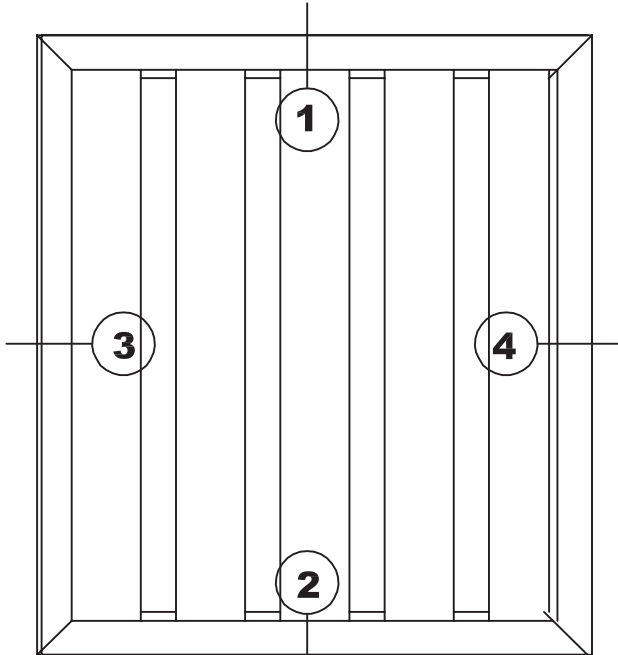

TH-7000 SERIES

4" MAIN FRAME ARCHITECTURAL DIVIDER

FOR COMPLETE SELECTION OF DRAWINGS FOR THIS WINDOW SERIES
PLEASE CONTACT US EITHER BY E-MAIL, ENG-DEPT@TMIWINDOWS.COM
OR BY CALLING THE ENGINEERING DEPARTMENT AT 908-810-0030

DIVIDER ELEVATION

AIR-FLOW SCHEMATIC