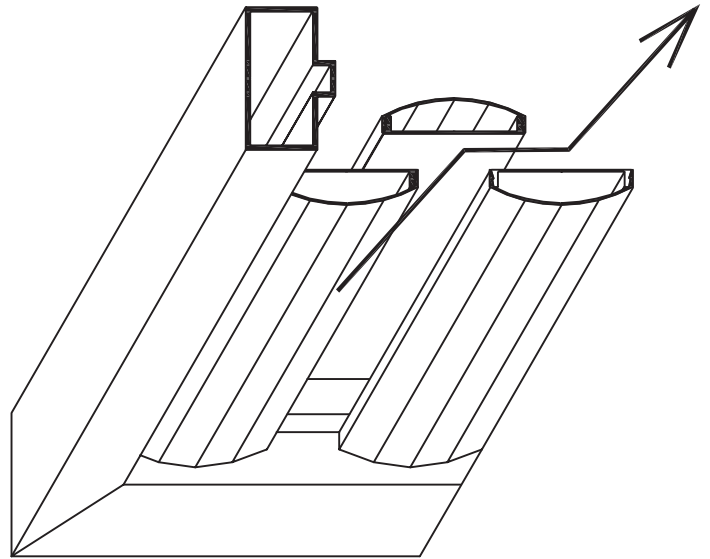

TH-7000 SERIES

4" MAIN FRAME ARCHITECTURAL DIVIDER

FOR COMPLETE SELECTION OF DRAWINGS FOR THIS WINDOW SERIES
PLEASE CONTACT US EITHER BY E-MAIL, ENG-DEPT@TMIWINDOWS.COM
OR BY CALLING THE ENGINEERING DEPARTMENT AT 908-810-0030

DIVIDER ELEVATION

AIR-FLOW SCHEMATIC